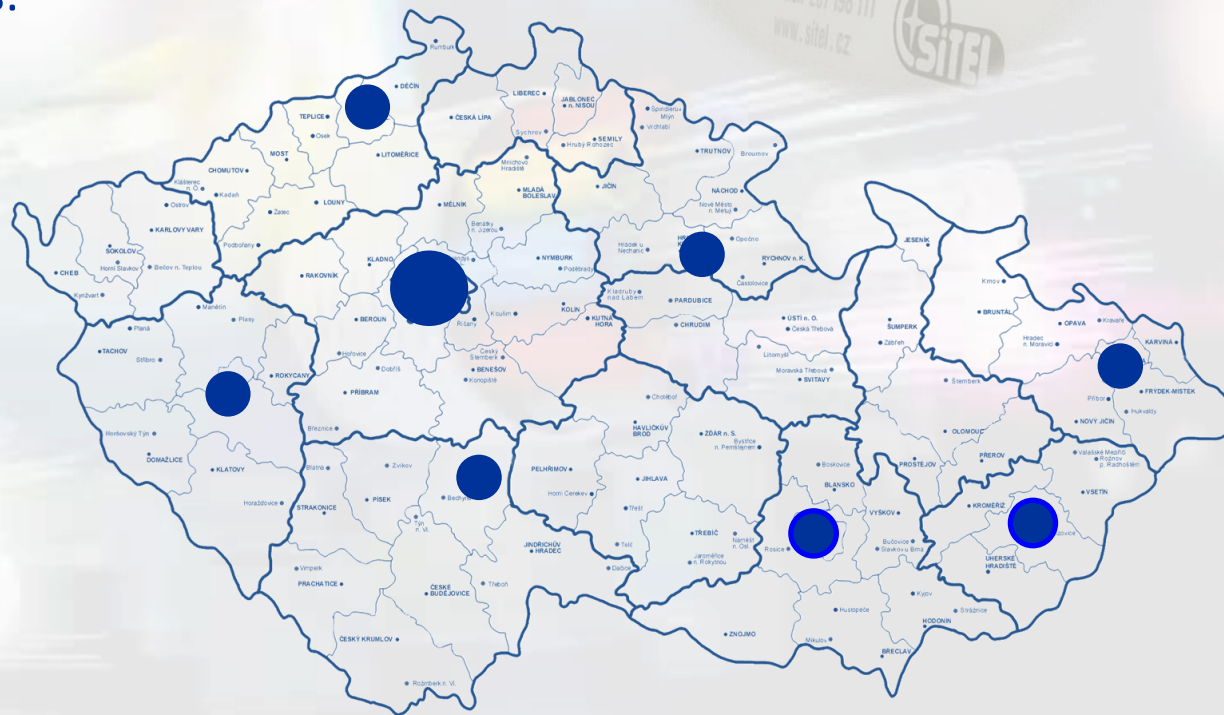

Where to find us in CZ?

Company SITEL, spol. s r.o. offers services throughout the Czech Republic to guarantee services anywhere with fast response to your urgent requirements. We have affiliates in these places:

- PRAHA
- BRNO
- PLZEŇ
- TÁBOR
- ÚSTÍ NAD LABEM
- HRADEC KRÁLOVÉ
- OSTRAVA
- ZLÍN