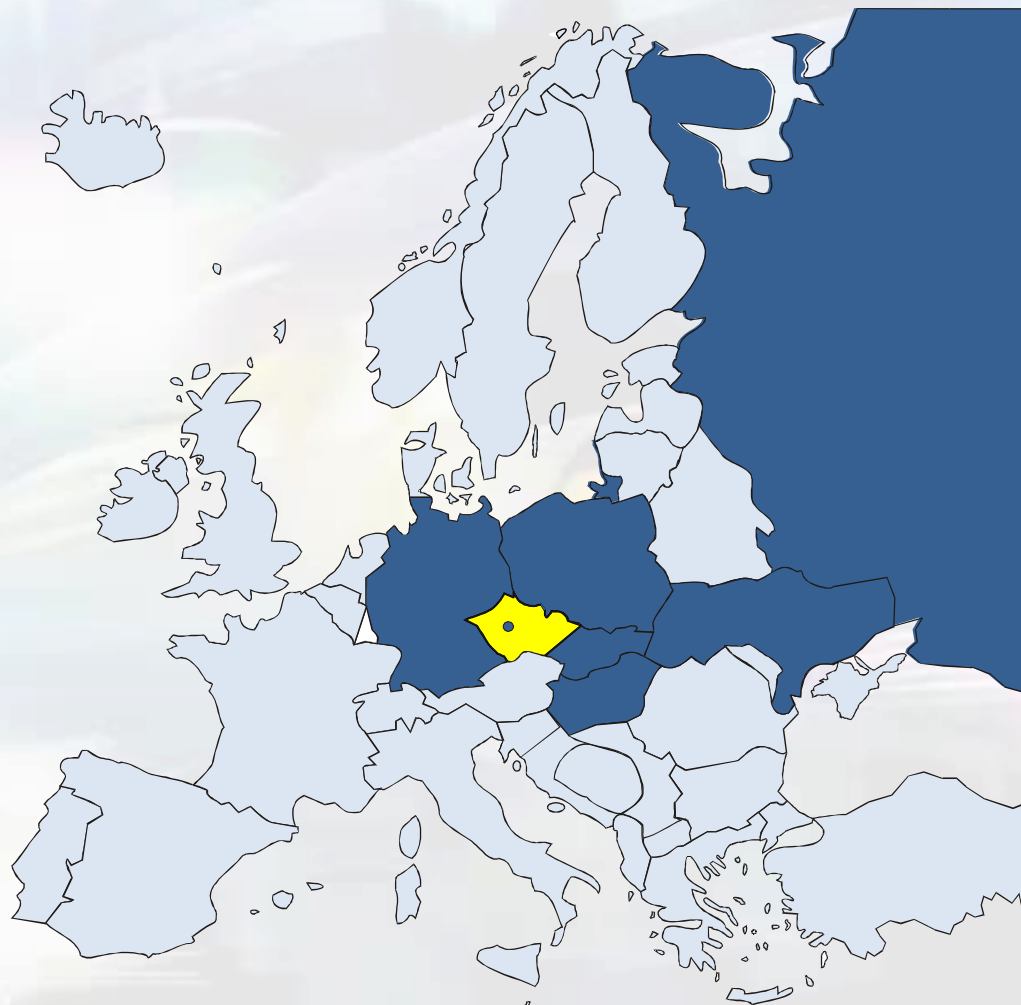

Where to find us?

- Slovakia
- Poland
- Hungary
- Germany
- Ukraine